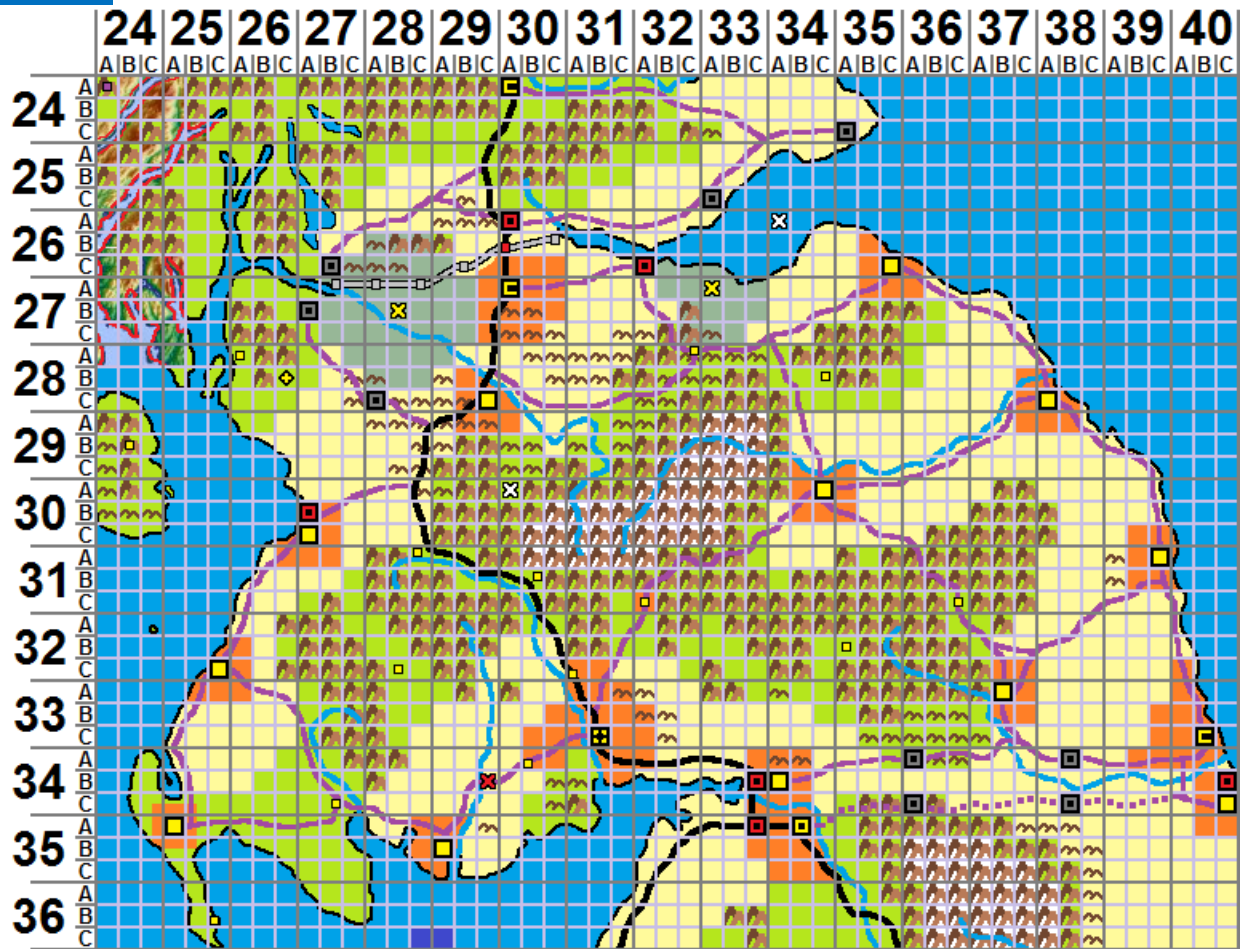

Galloway

Down - Across

- 24A-30A **Palladium** (Castle Town)
- 24C-35A **Tungsten Keep**
- 25C-33A **Nickel Keep**
- 26A-30A **Iron Keep** (Dwarf/Human)
- 26A-34A Castle White Ruins (White Bay)
- 26B-30A **Iron Gates** (Dwarf/Human)
- 26C-27B **Cobalt Keep**
- 26C-32A **Bogwood Keep**
- 26C-35C Dunbar village
- 27A-30A **Castle Carywood** (Castle Town)
- 27A-33A Edinburgh Glasslands
- 27B-27A **Finlay Keep**
- 27B-28B Glasgow Glasslands
- 28A-26A Fairlie hamlet
- 28A-32C Linton hamlet
- 28B-26C Temple of the Hawthorn Blossom
- 28B-34C Lauder hamlet
- 28C-28A **Barrhead Keep**
- 28C-29C Larkhall village
- 28C-38A Berwick village
- 29B-24B [Not on Map]
- 30A-30A Castle Douglas ruins
- 30A-34C Four Roads village
- 30B-27A **Kerrix Keep**

Down - Across

- 30C-27A Ayr village
- 31A-28C Skares hamlet
- 31A-39C Amble village
- 31B-30B Thornhill hamlet
- 31C-32A Moffat hamlet
- 31C-36C Greenrock Inn hamlet
- 32B-35A Penton hamlet
- 32B-40A Aron Robb Estate
- 32C-25C Crow Wood village
- 32C-28B Muck hamlet
- 32C-31A Nithwood hamlet
- 33A-37B Bellingham village
- 33C-31B **Doonhammer** (City)
- 33C-40B **Whitley Castle** (Castle Town)
- 34A-30B Milton hamlet
- 34A-36A **Hadrian Keep**
- 34A-38B **Newton Keep**
- 34B-29C Threave Castle fortress ruin
- 34B-33C **Gretna Keep**
- 34B-34A Longton village
- 34C-27B Barnhill Inn hamlet
- 35A-25A Folly Wood village
- 35B-29A Senwick village
- 36B-25C Drummorie hamlet